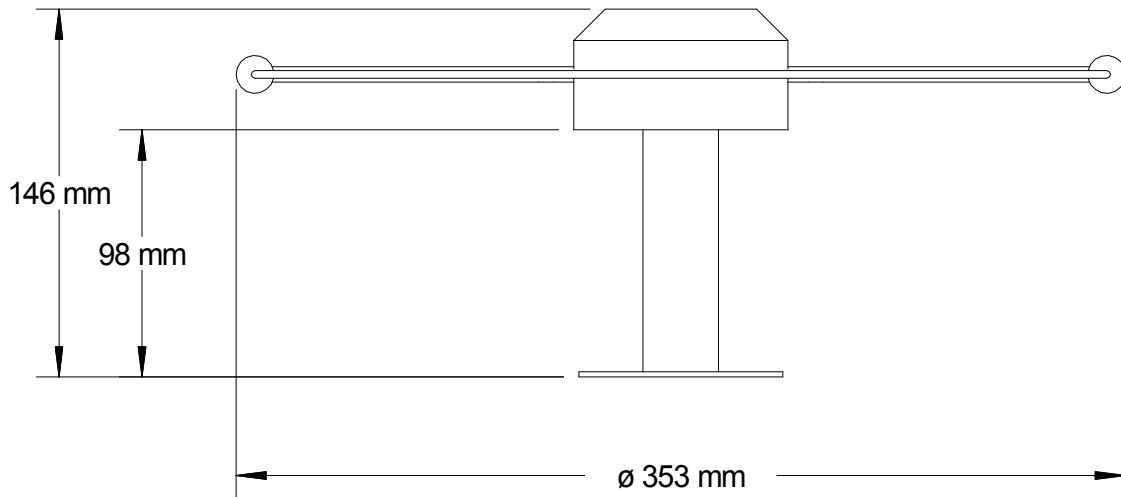

Dimensions antenna system Alpha 2T

The antenna system consists of:

- Antenna Alpha 2T
- Distribution box DB1C

Weight Antenna: 0.49 kg
Weight optional holder: 0.25 kg

Specifications subject to change without notice