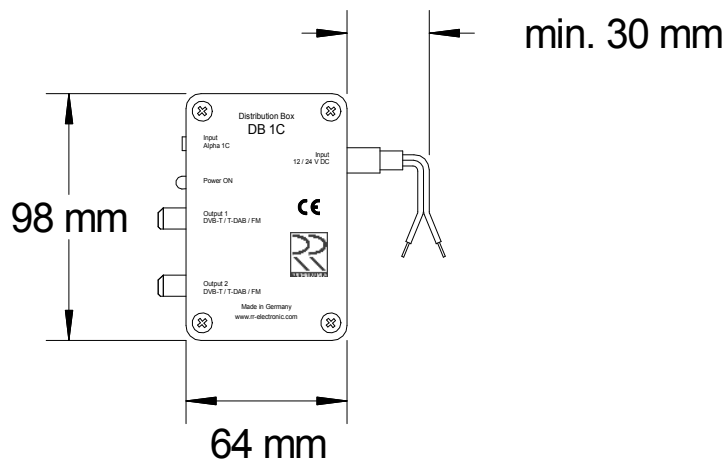

Dimensions antenna system Alpha 2T

The antenna system consists of:

- Antenna Alpha 2T
- Distribution box DB1C

Weight Antenna: 0.49 kg
Weight optional holder: 0.25 kg

Specifications subject to change without notice